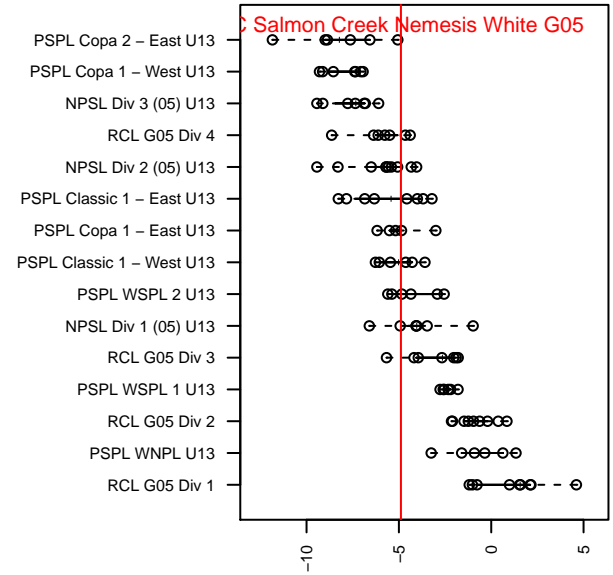

FC Salmon Creek Nemesis White G05

FC Salmon Creek
 Salmon Creek, WA
 G05 total strength=790
 attack=1.31 defense=0.71
 fall league = PTT G05 Div 1 Red SE
 spr league = Spr OYS G05 Div 1 White

alt names used:
 FCSC 05G White
 FCSC 05G White
 FCSC SALMON CREEK FCSC NEMESIS G05
 FCSC 05G White

Venues played:
 2017 Oswego Nike Cup Silver White U13
 2017 PTT G05 Division 1 Red SE
 2017 OYS PTT Presidents Cup G05
 2017 Spr OYS G05 Division 1 White

FC Salmon Creek Nemesis White G05
 Dots are actual minus expected GF (blue circles) and GA (red triangles).
 Blue line is smoothed change in attack strength. Red is smoothed change in defense strength.

**attack and defense variance (black dot)
relative to other teams
and top 10 in region**

**attack and defense rating
relative to others at age
and all opponents in last 13 months**

Performance relative to 13 month average